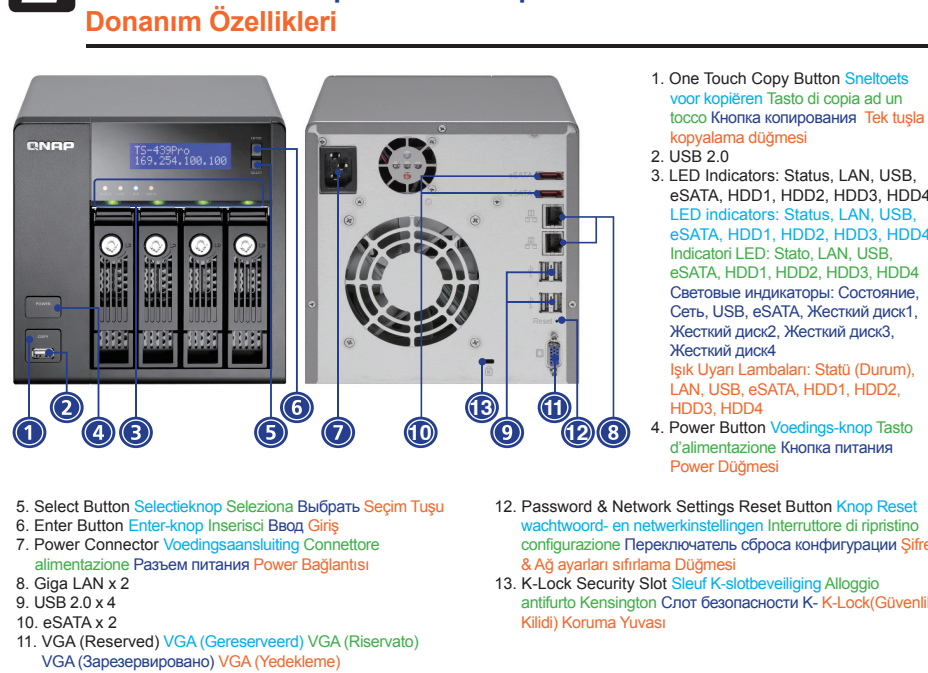

TS-439 Series Turbo NAS ALL-IN-ONE NAS SERVER

Quick Installation Guide Snelle installatiegids Guida all'installazione rapida Руководство по быстрой установке Hızlı Kurulum Kılavuzu