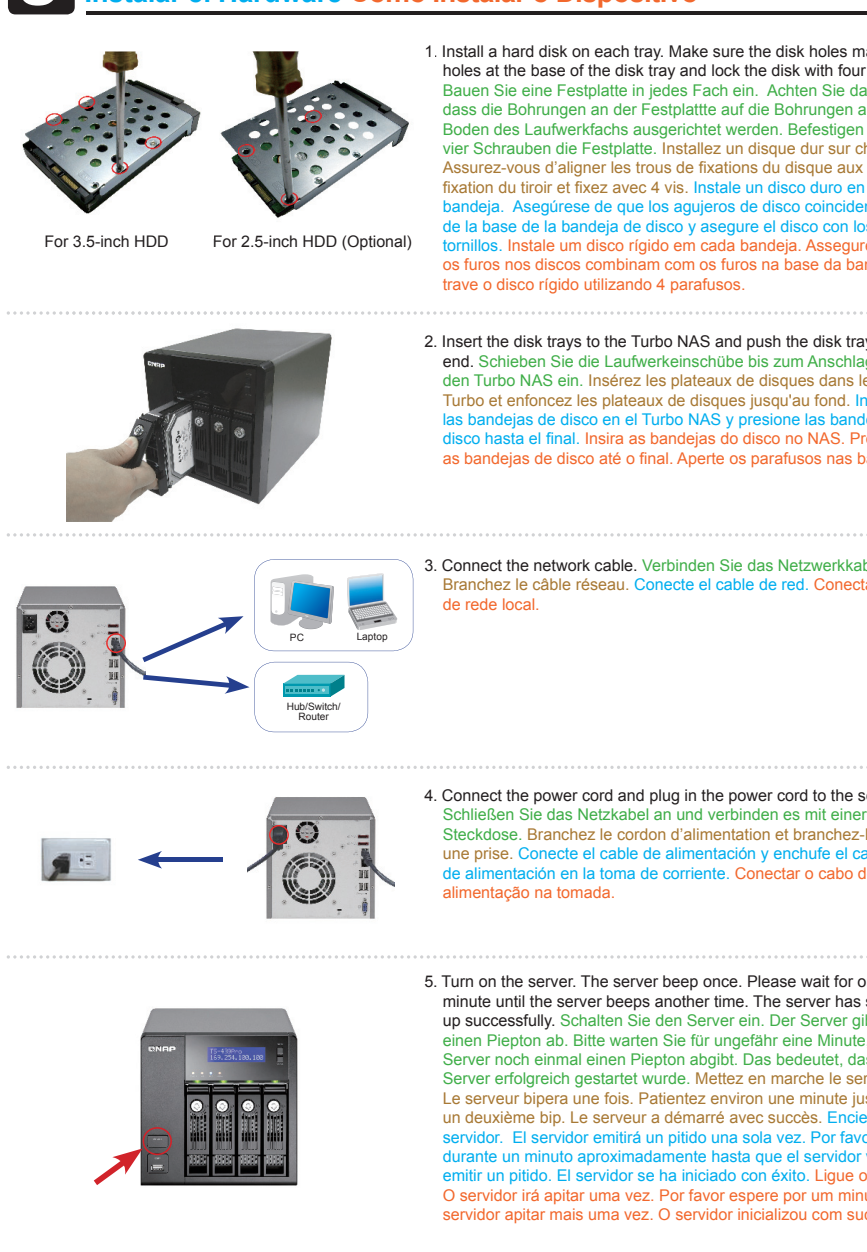

TS-439 Series Turbo NAS ALL-IN-ONE NAS SERVER

Quick Installation Guide Schnellinstallationsanleitung