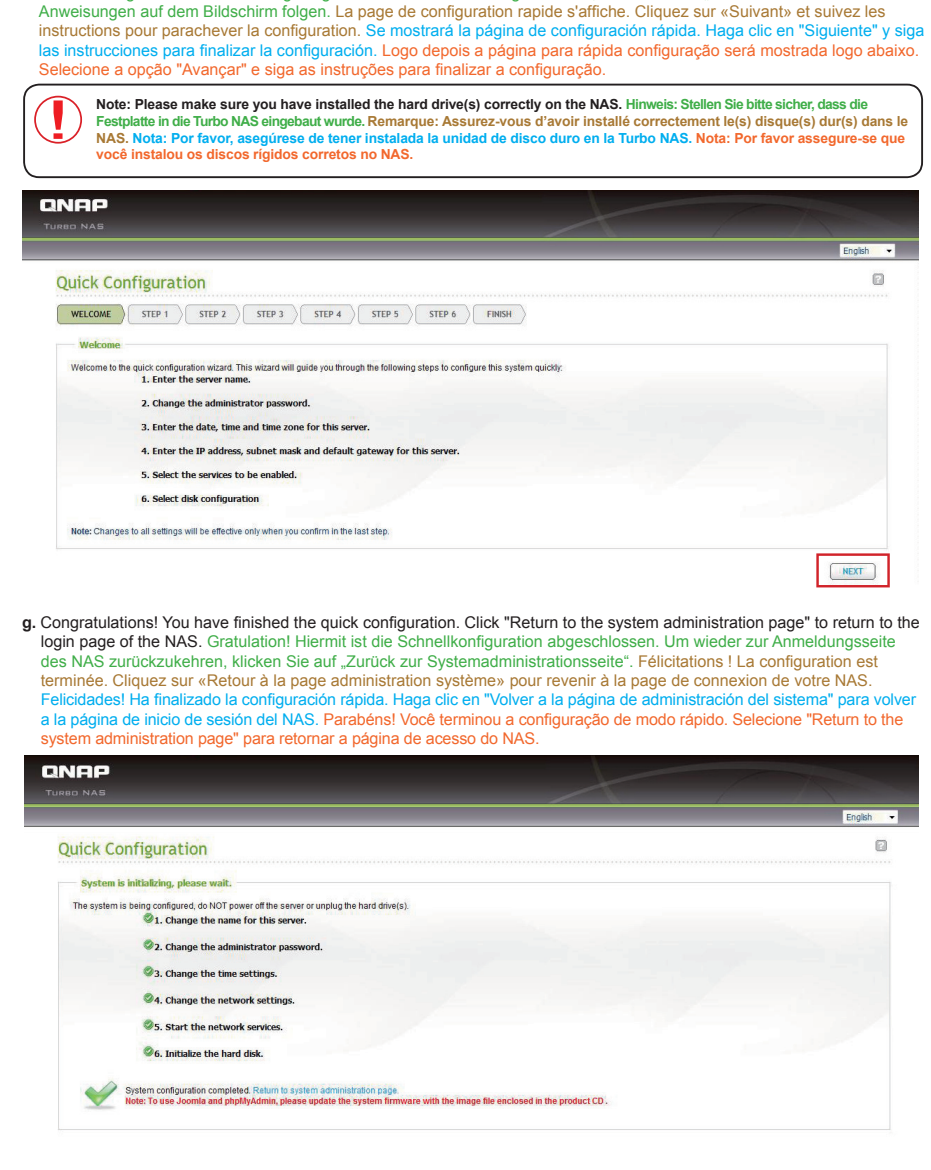

5 Map Network Drive Netzwerklaufrwerk abbildern