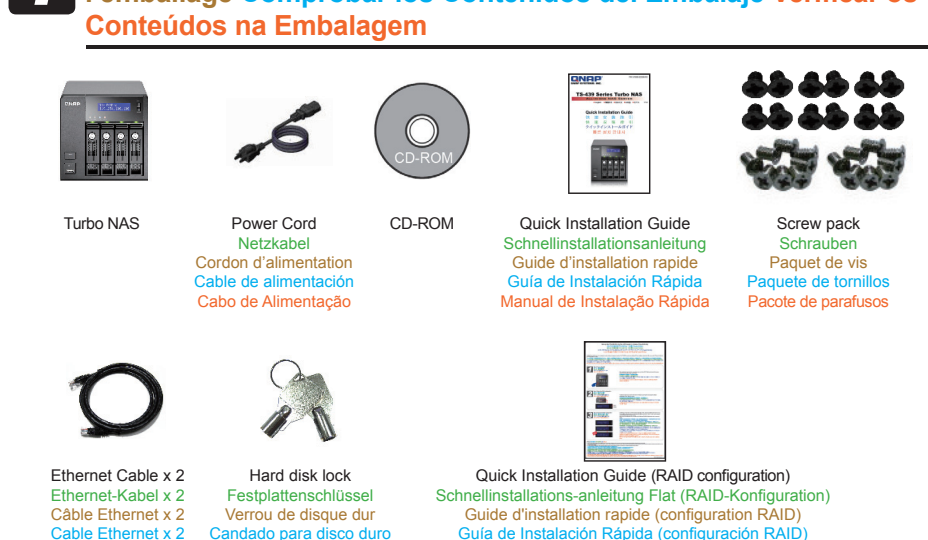

TS-439 Series Turbo NAS ALL-IN-ONE NAS SERVER

Quick Installation Guide Schnellinstallationsanleitung