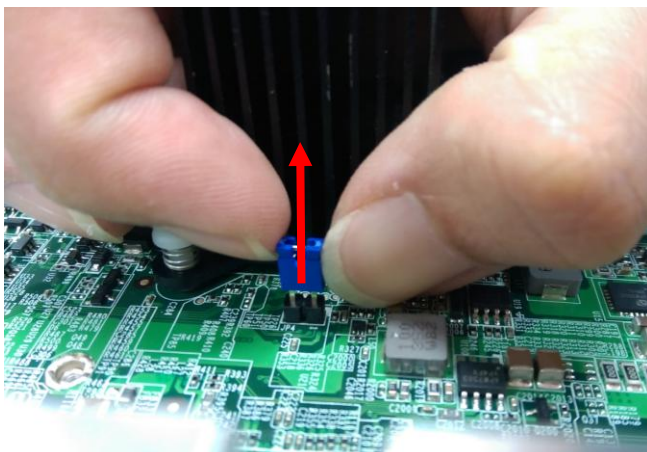

2. How to remove a jumper cap?

Hold the jumper cap and pull it out.