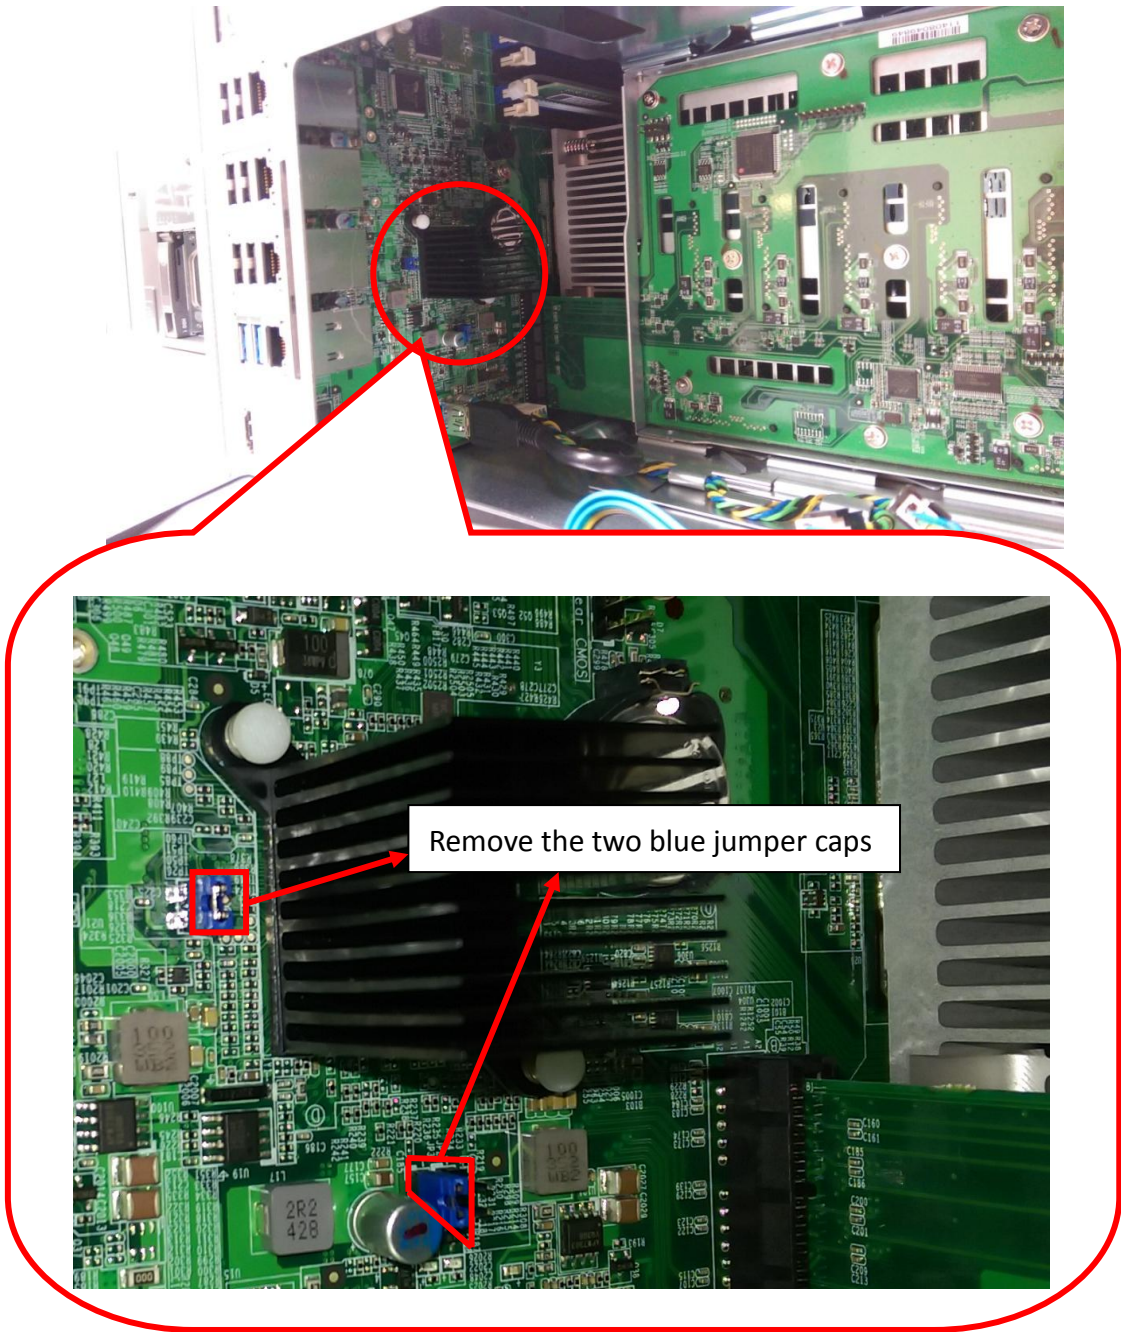

4. Reinstall the fans.