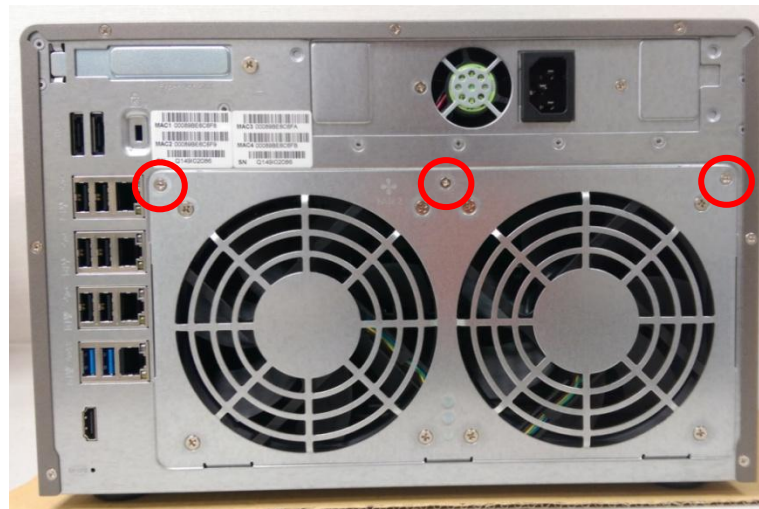

Procedure

1. Shutdown the Turbo NAS and unplug the power cable.
2. Uninstall the fans at the back of the system chassis by removing the screws as shown in the following picture.

3. Remove the jumper caps.