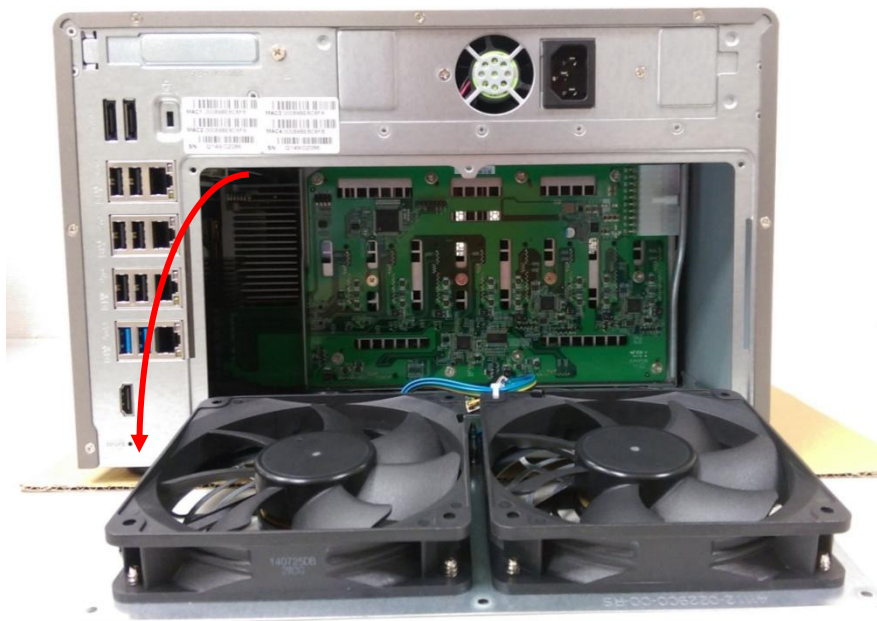

Procedure

1. Shutdown the Turbo NAS and unplug the power cable.
2. Uninstall the fans at the back of the system chassis by removing the screws as shown in the following picture.

3. Remove the jumper caps.