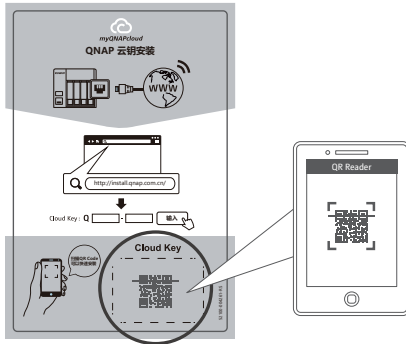

Qfinder Pro

<http://www.qnap.com/qfinderpro>

a

b

admin

MAC Address #1

Login

Download Center
www.qnap.com/download

Visit Download Center for our full guides and utilities. -----

en

有关完整指南和实用工具，请访问“下载中心”。 -----

cn

To revert to the default password, use a pin to press the Reset button for three seconds or until you hear a short beep-----