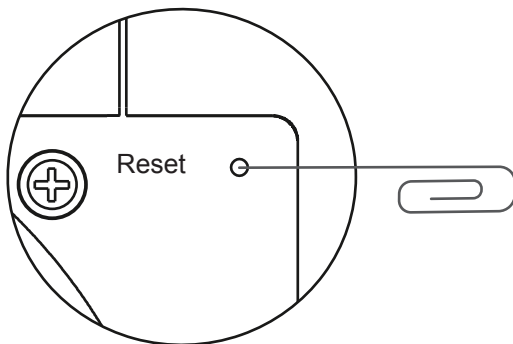

Download Center
www.qnap.com/download

Visit Download Center for our full guides and utilities.

en

有关完整指南和实用工具，请访问“下载中心”。

cn

To revert to the default password, use a pin to press the Reset button for three seconds or until you hear a short beep.