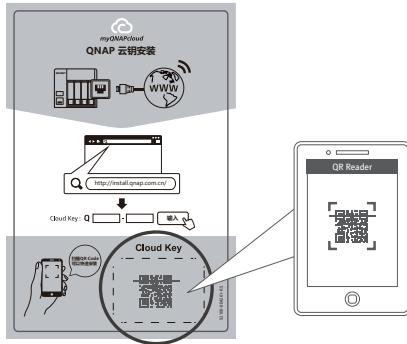

# 04

 Qfinder Pro

 Windows

 Mac

 Linux

<http://www.qnap.com/qfinderpro>

a

b

Reset

admin

MAC Address #1

Login

Download Center  
[www.qnap.com/download](http://www.qnap.com/download)

Visit Download Center for our full guides and utilities. -----

en

有关完整指南和实用工具，请访问“下载中心”。 -----