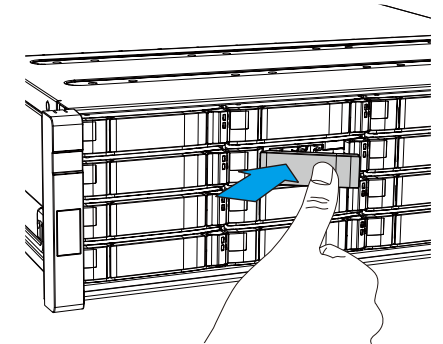

- (de) Alle Daten auf der Festplatte werden vor der Initialisierung gelöscht.
- (fr) Toutes les données sur le disque seront effacées lors de l'initialisation du disque dur.
- (it) Tutti i dati presenti verranno cancellati durante l'inizializzazione dei dischi.
- (es) Todos los datos del disco serán borrados con la inicialización del disco duro.
- (nl) Alle gegevens worden gewist tijdens initialisatie van de schijven.
- (sv) All data kommer att raderas när hårddisken initieras.
- (fi) Kiintolevyn alustaminen poistaa kaikki tiedostot.
- (da) Alle data på drevet vil blive ryddet efter initialisering af harddisken.
- (no) All data vil bli slettet når harddisken er initialisert.
- (pt) Todos os dados do disco rígido serão apagados com a inicialização do disco rígido.

- (ru) При инициализации все данные на жестком диске будут удалены.
- (zh) 所有磁碟上的資料都將會被刪除。
- (cn) 所有磁碟上的数据都将会被清除。
- (ja) ハードディスクを初期化するとハードディスク上の全てのデータが削除されます。
- (ko) HDD를 초기화 시키면 모든 드라이브 데이터가 손실됩니다.
- (th) ข้อมูลในไดรฟ์จะถูกลบออก เมื่อมีการตั้งค่าเริ่มต้น
- (tr) Sürücüdeki tüm veriler, yeni donanım girişi ile silinecektir.
- (hu) Minden korábbi adat törlődik a merevlemezről az első rendszerindítás során.
- (cs) Všechna data na discích budou smazána v důsledku inicializace.
- (pl) Podczas inicjacji wszystkie zapisane na dyskach dane zostaną usunięte.

All the drive data will be cleared upon hard drive initialization.

HDD / SSD
<http://www.qnap.com/compatibility>