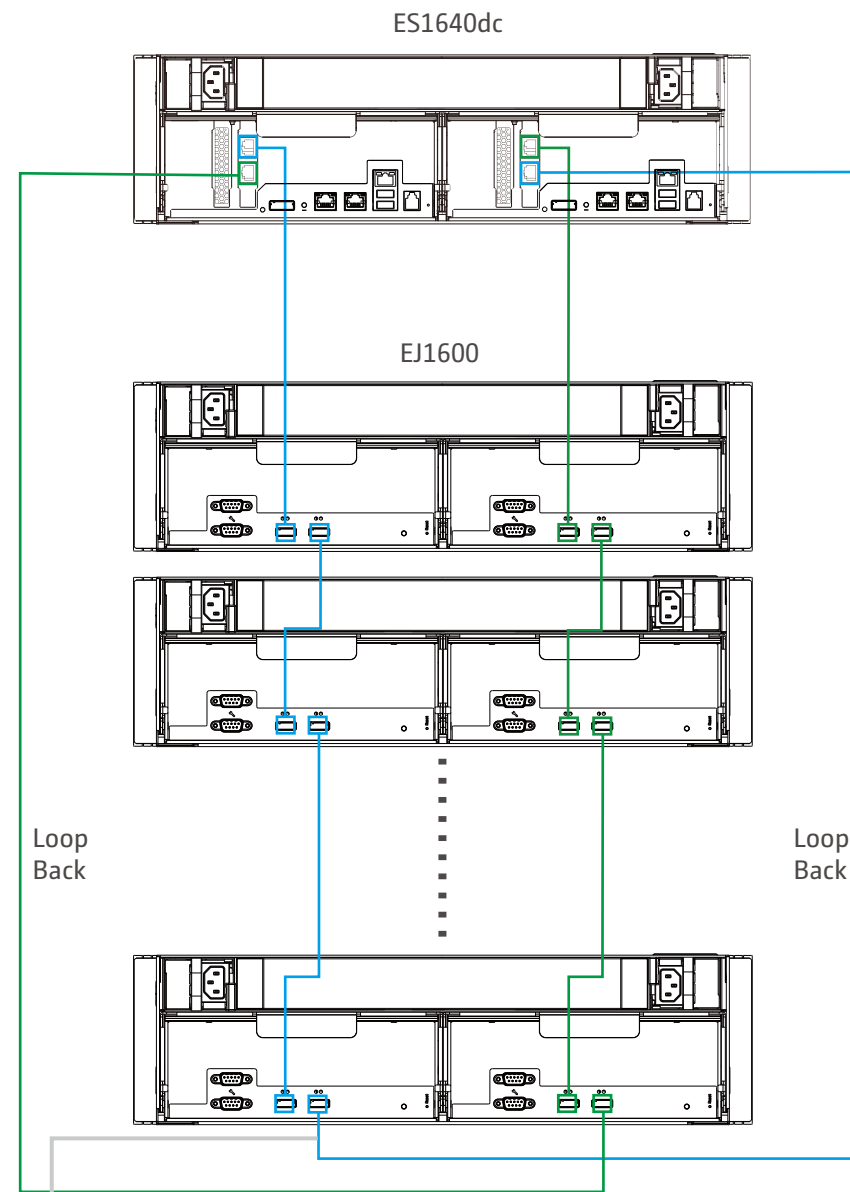

All the drive data will be cleared upon hard drive initialization.

HDD / SSD  
<http://www.qnap.com/compatibility>

01 02 03 04 05 06 07

Loop Back Cable	P/N	Qty	EJ1600
0.5M 6Gb/s Mini-SAS Cable	CAB-SAS05M-8088	x 2	Up to 1
1M 6Gb/s Mini-SAS Cable	CAB-SAS10M-8088	x 2	Up to 4
2M 6Gb/s Mini-SAS Cable	CAB-SAS20M-8088	x 2	Up to 7
3M 6Gb/s Mini-SAS Cable	CAB-SAS30M-8088	x 2	Up to 7