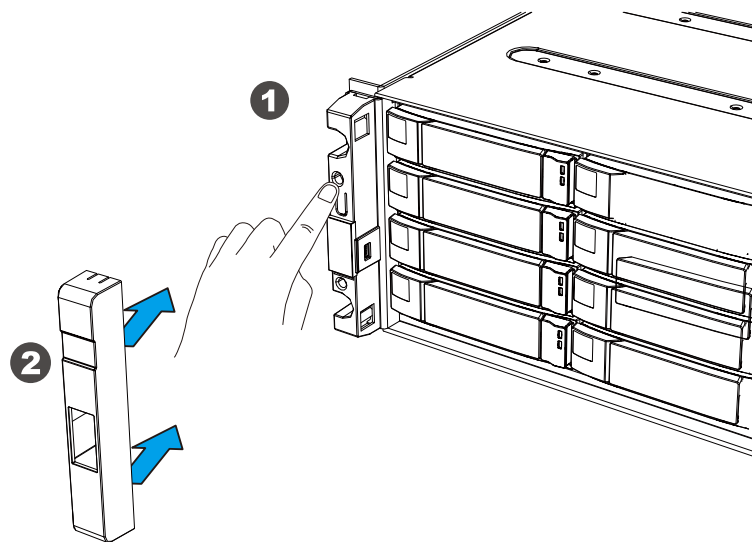

All the drive data will be cleared upon hard drive initialization.

HDD / SSD  
<http://www.qnap.com/compatibility>

01 02 03 04 05 06 07

Loop Back Cable	P/N	Qty	EJ1600
0.5M 6Gb/s Mini-SAS Cable	CAB-SAS05M-8088	x 2	Up to 1
1M 6Gb/s Mini-SAS Cable	CAB-SAS10M-8088	x 2	Up to 4
2M 6Gb/s Mini-SAS Cable	CAB-SAS20M-8088	x 2	Up to 7
3M 6Gb/s Mini-SAS Cable	CAB-SAS30M-8088	x 2	Up to 7