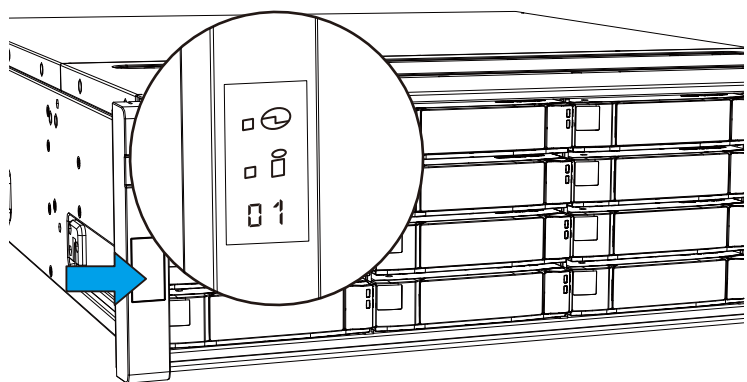

All the drive data will be cleared upon hard drive initialization.

HDD / SSD  
<http://www.qnap.com/compatibility>

01 02 03 04 05 06 07

Loop Back Cable	P/N	Qty	EJ1600
0.5M 6Gb/s Mini-SAS Cable	CAB-SAS05M-8088	x 2	Up to 1
1M 6Gb/s Mini-SAS Cable	CAB-SAS10M-8088	x 2	Up to 4
2M 6Gb/s Mini-SAS Cable	CAB-SAS20M-8088	x 2	Up to 7
3M 6Gb/s Mini-SAS Cable	CAB-SAS30M-8088	x 2	Up to 7