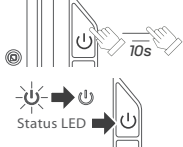

Force Shutdown